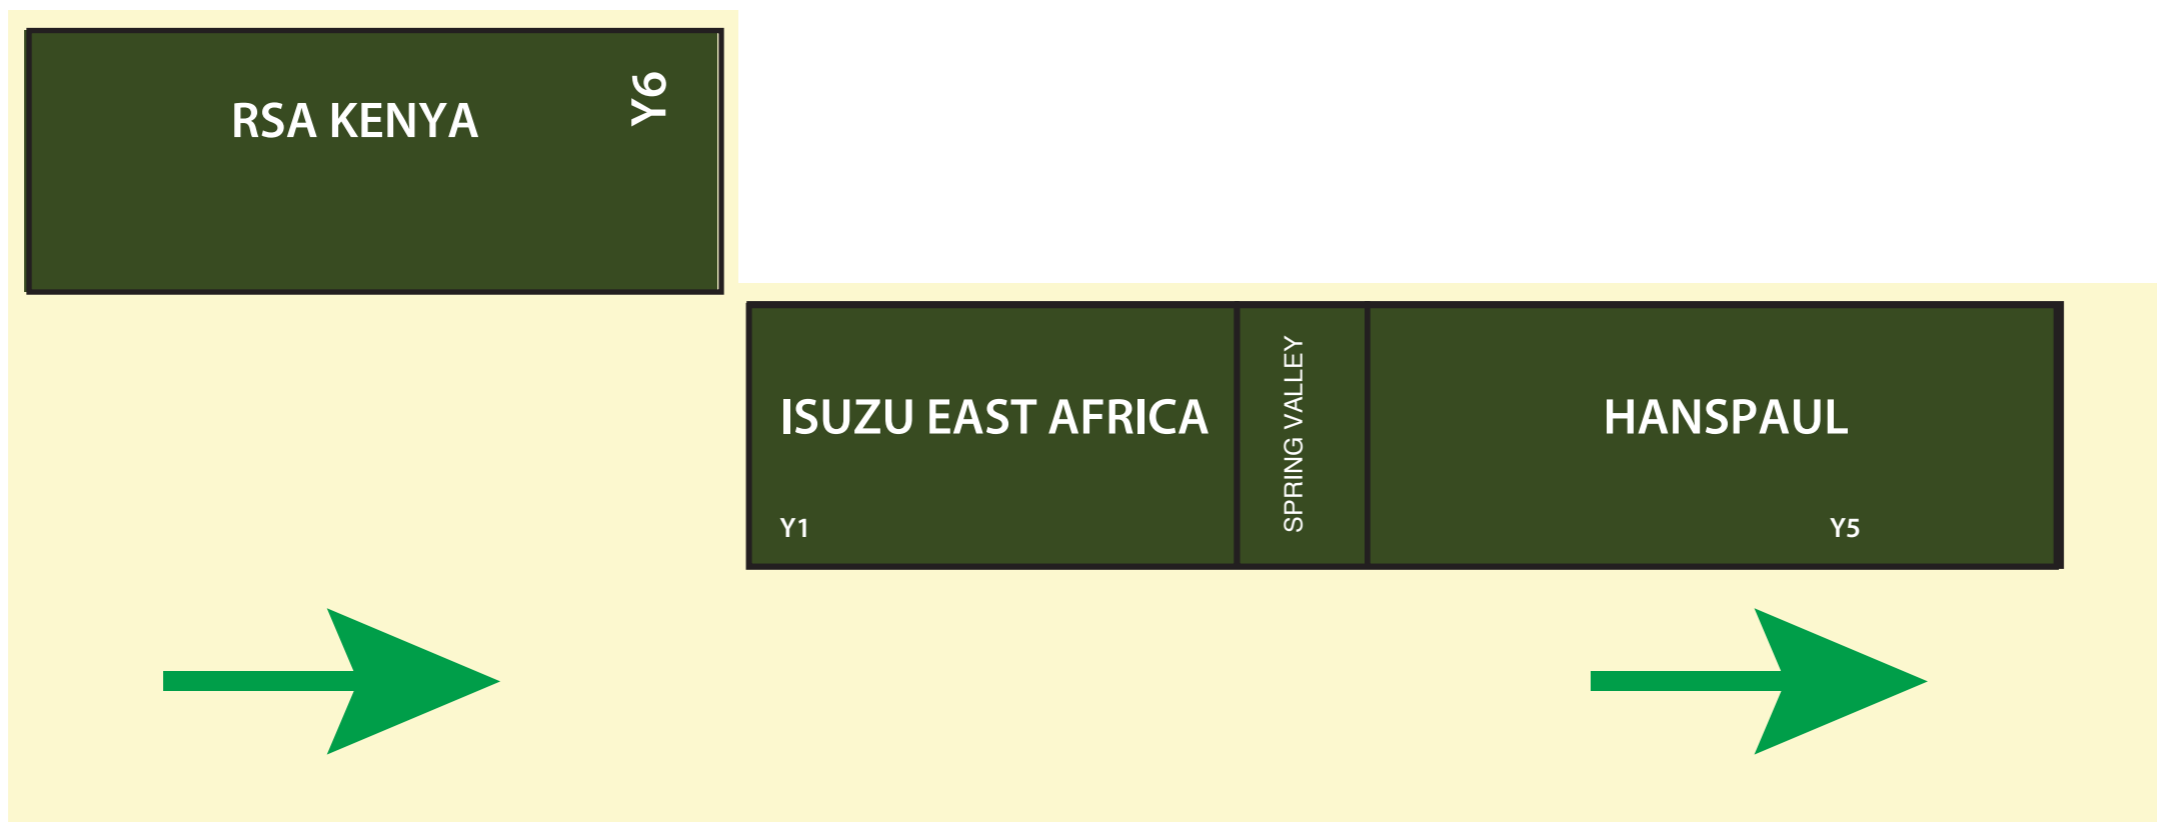

3RD EAST AFRICAN
REGIONAL
TOURISM EXPO

MAGICAL KENYA
Travel expo

FLOOR PLAN

IN-DOOR EXHIBITION - TSAVO BALLROOM

CANOPY TENT 1

CANOPY TENT 2

CANOPY TENT 3

SAFARI WALK WAY

TSAVO

EXPO TENT, FOOD COURT
& CONFERENCE