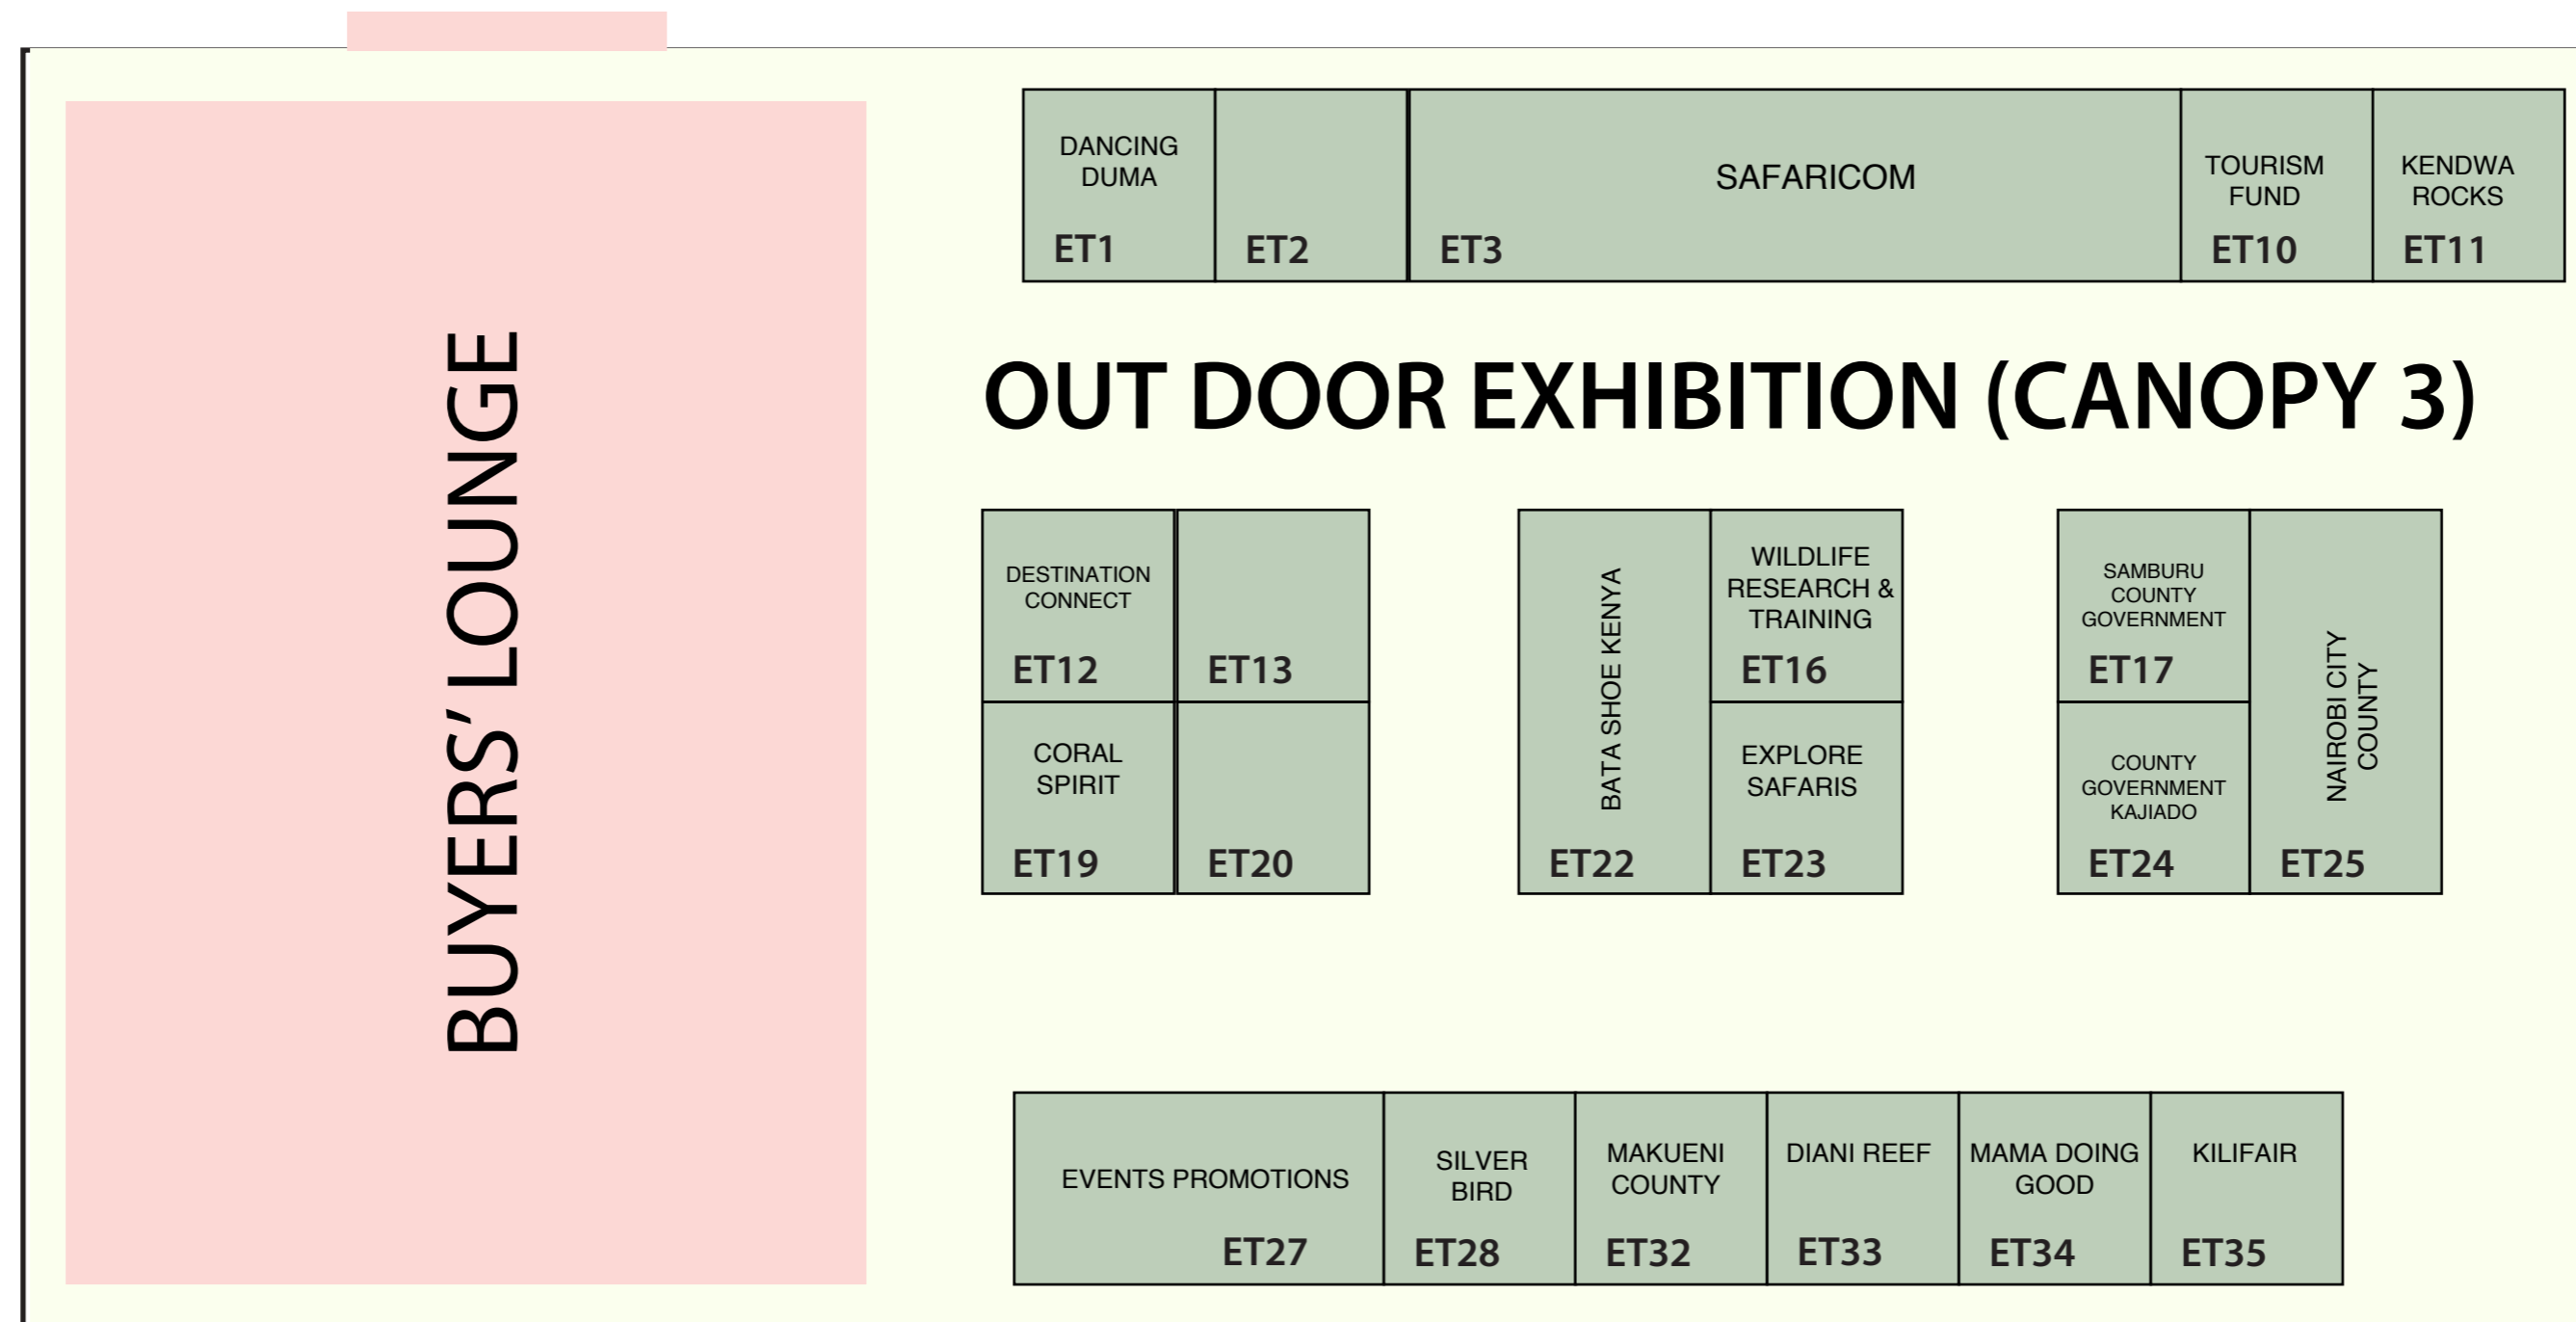

3RD EAST AFRICAN
REGIONAL
TOURISM EXPO

MAGICAL KENYA
Travel expo

FLOOR PLAN

IN-DOOR EXHIBITION - TSAVO BALLROOM

CANOPY TENT 1

CANOPY TENT 2

CANOPY TENT 3

SAFARI WALK WAY

TSAVO

EXPO TENT, FOOD COURT
& CONFERENCE