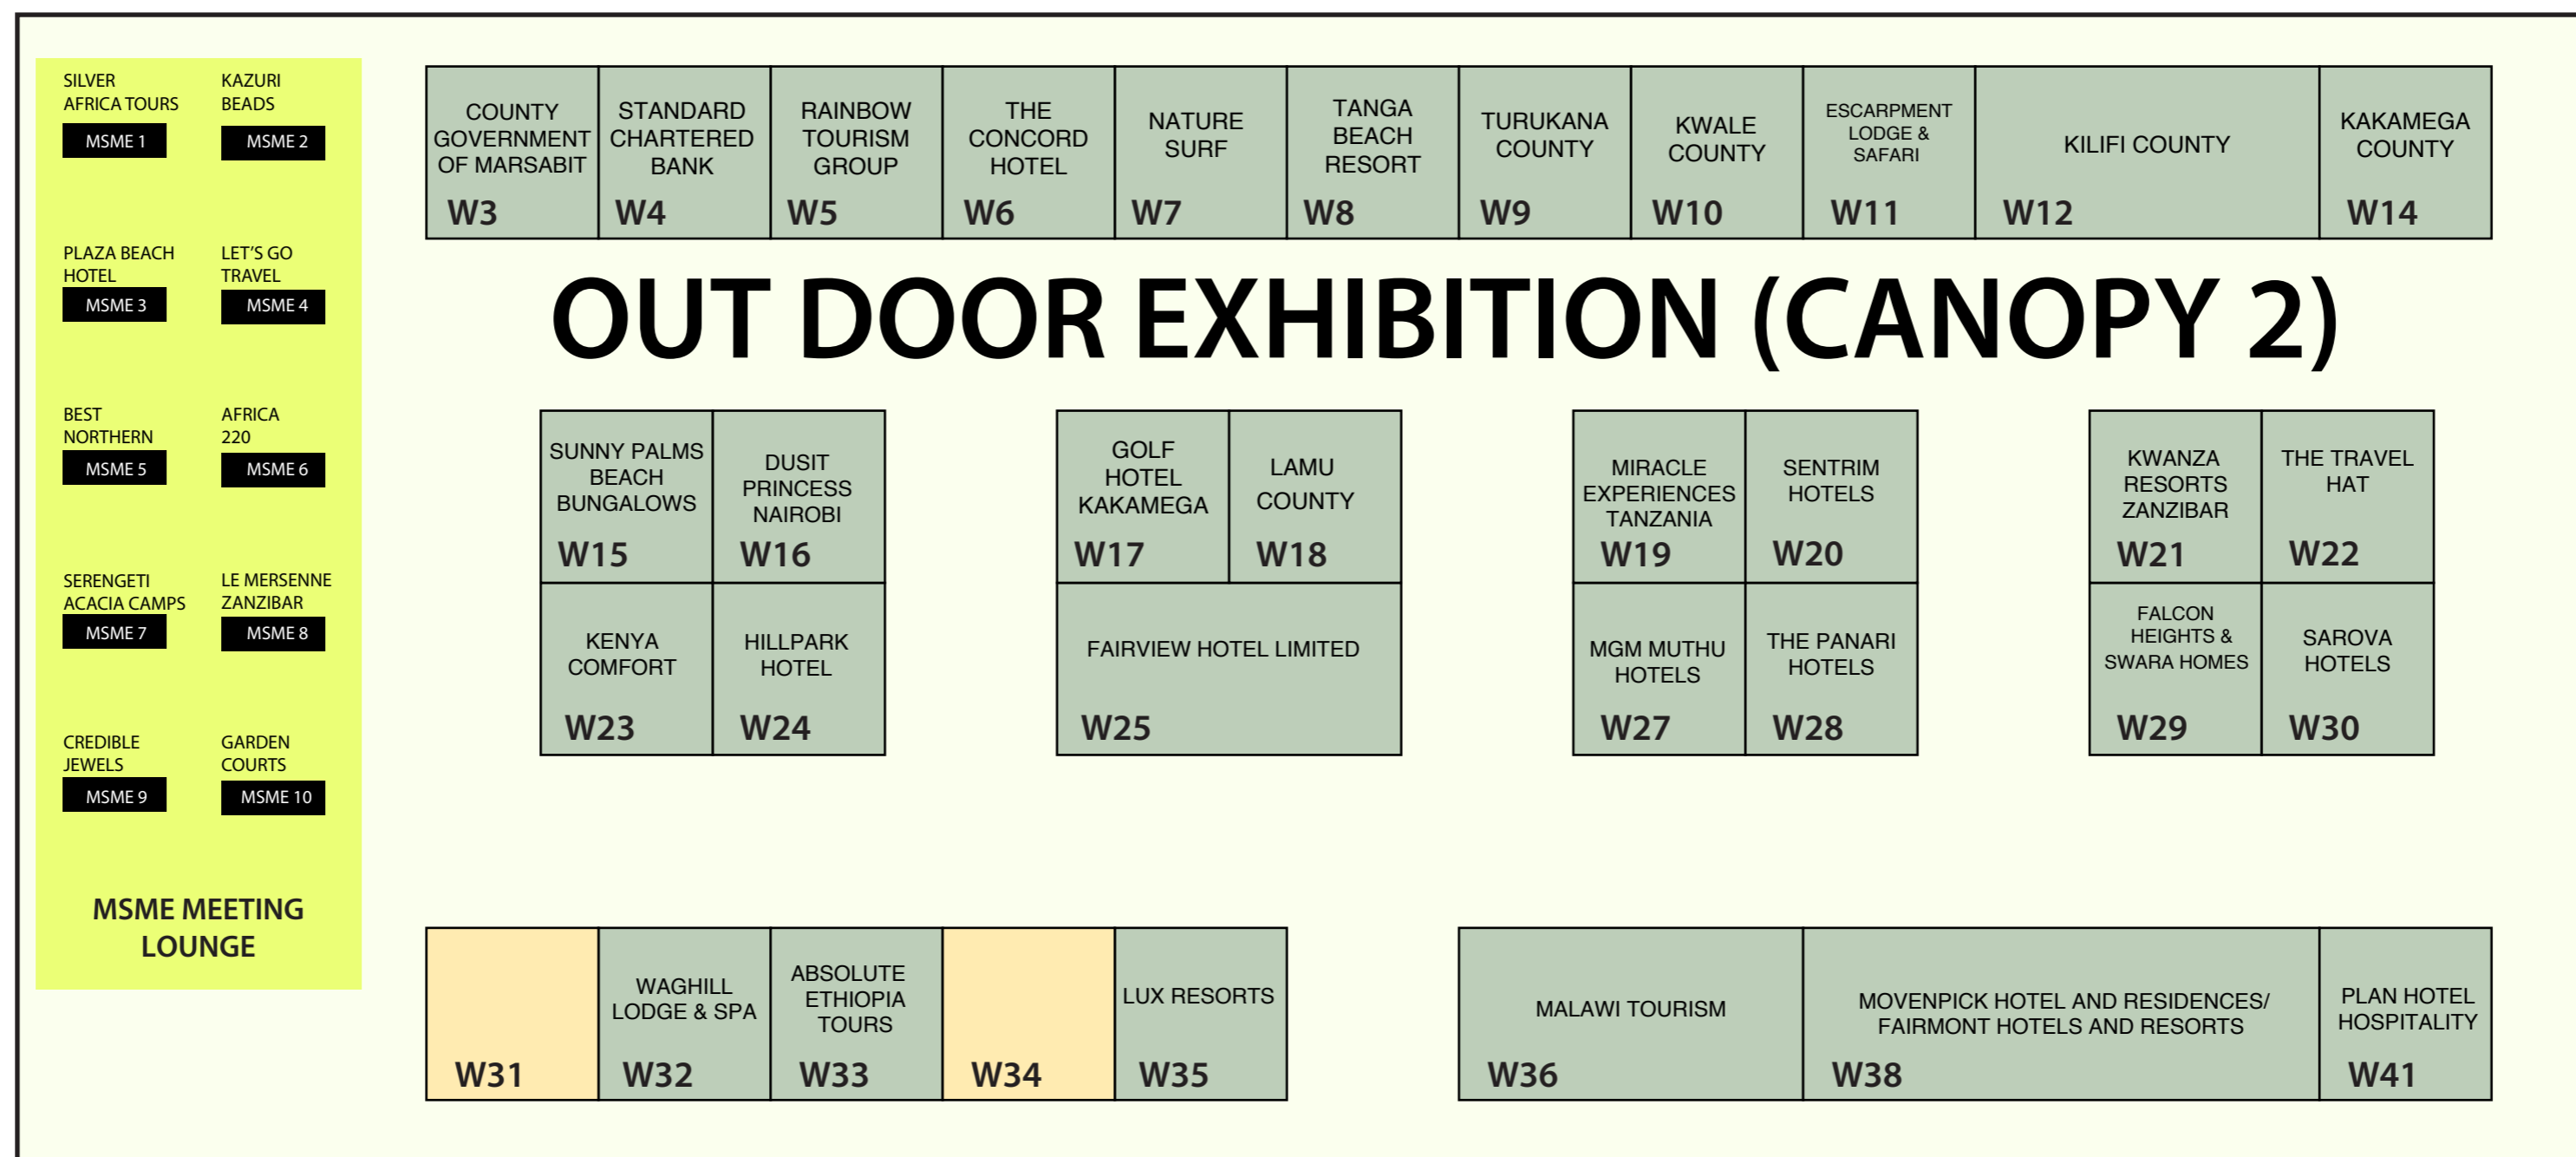

3RD EAST AFRICAN
REGIONAL
TOURISM EXPO

MAGICAL KENYA
Travel expo

FLOOR PLAN

IN-DOOR EXHIBITION - TSAVO BALLROOM

CANOPY TENT 1

CANOPY TENT 2

CANOPY TENT 3

SAFARI WALK WAY

TSAVO

EXPO TENT, FOOD COURT
& CONFERENCE