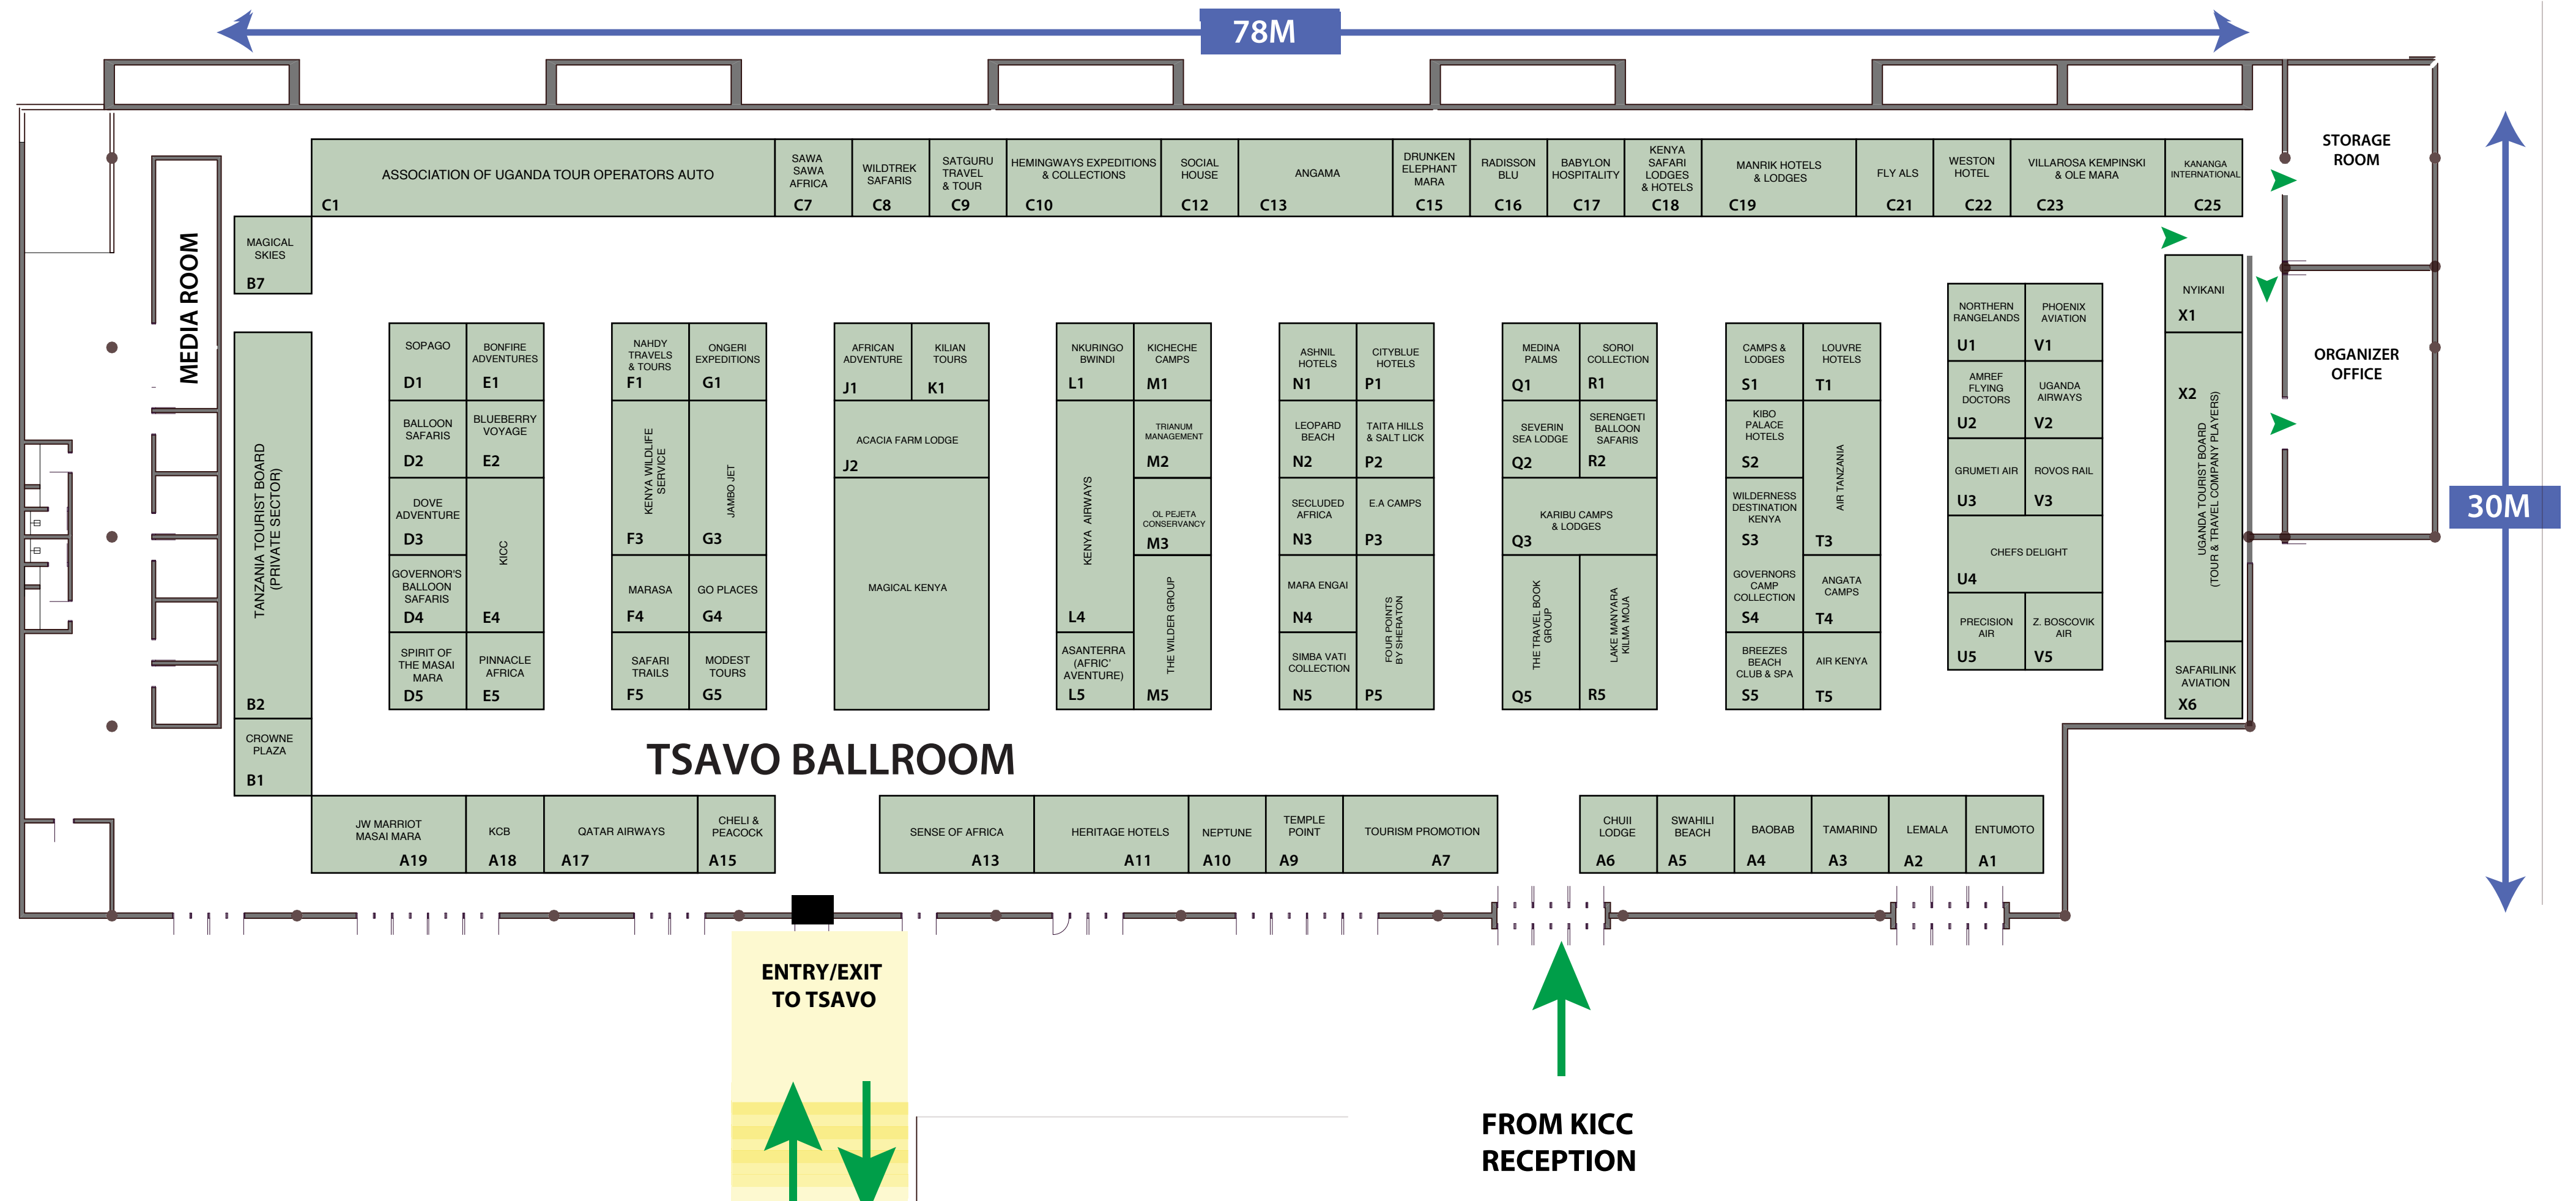

3RD EAST AFRICAN
REGIONAL
TOURISM EXPO

MAGICAL KENYA
Travel expo

FLOOR PLAN

IN-DOOR EXHIBITION - TSAVO BALLROOM

CANOPY TENT 1

CANOPY TENT 2

CANOPY TENT 3

SAFARI WALK WAY

TSAVO

EXPO TENT, FOOD COURT
& CONFERENCE