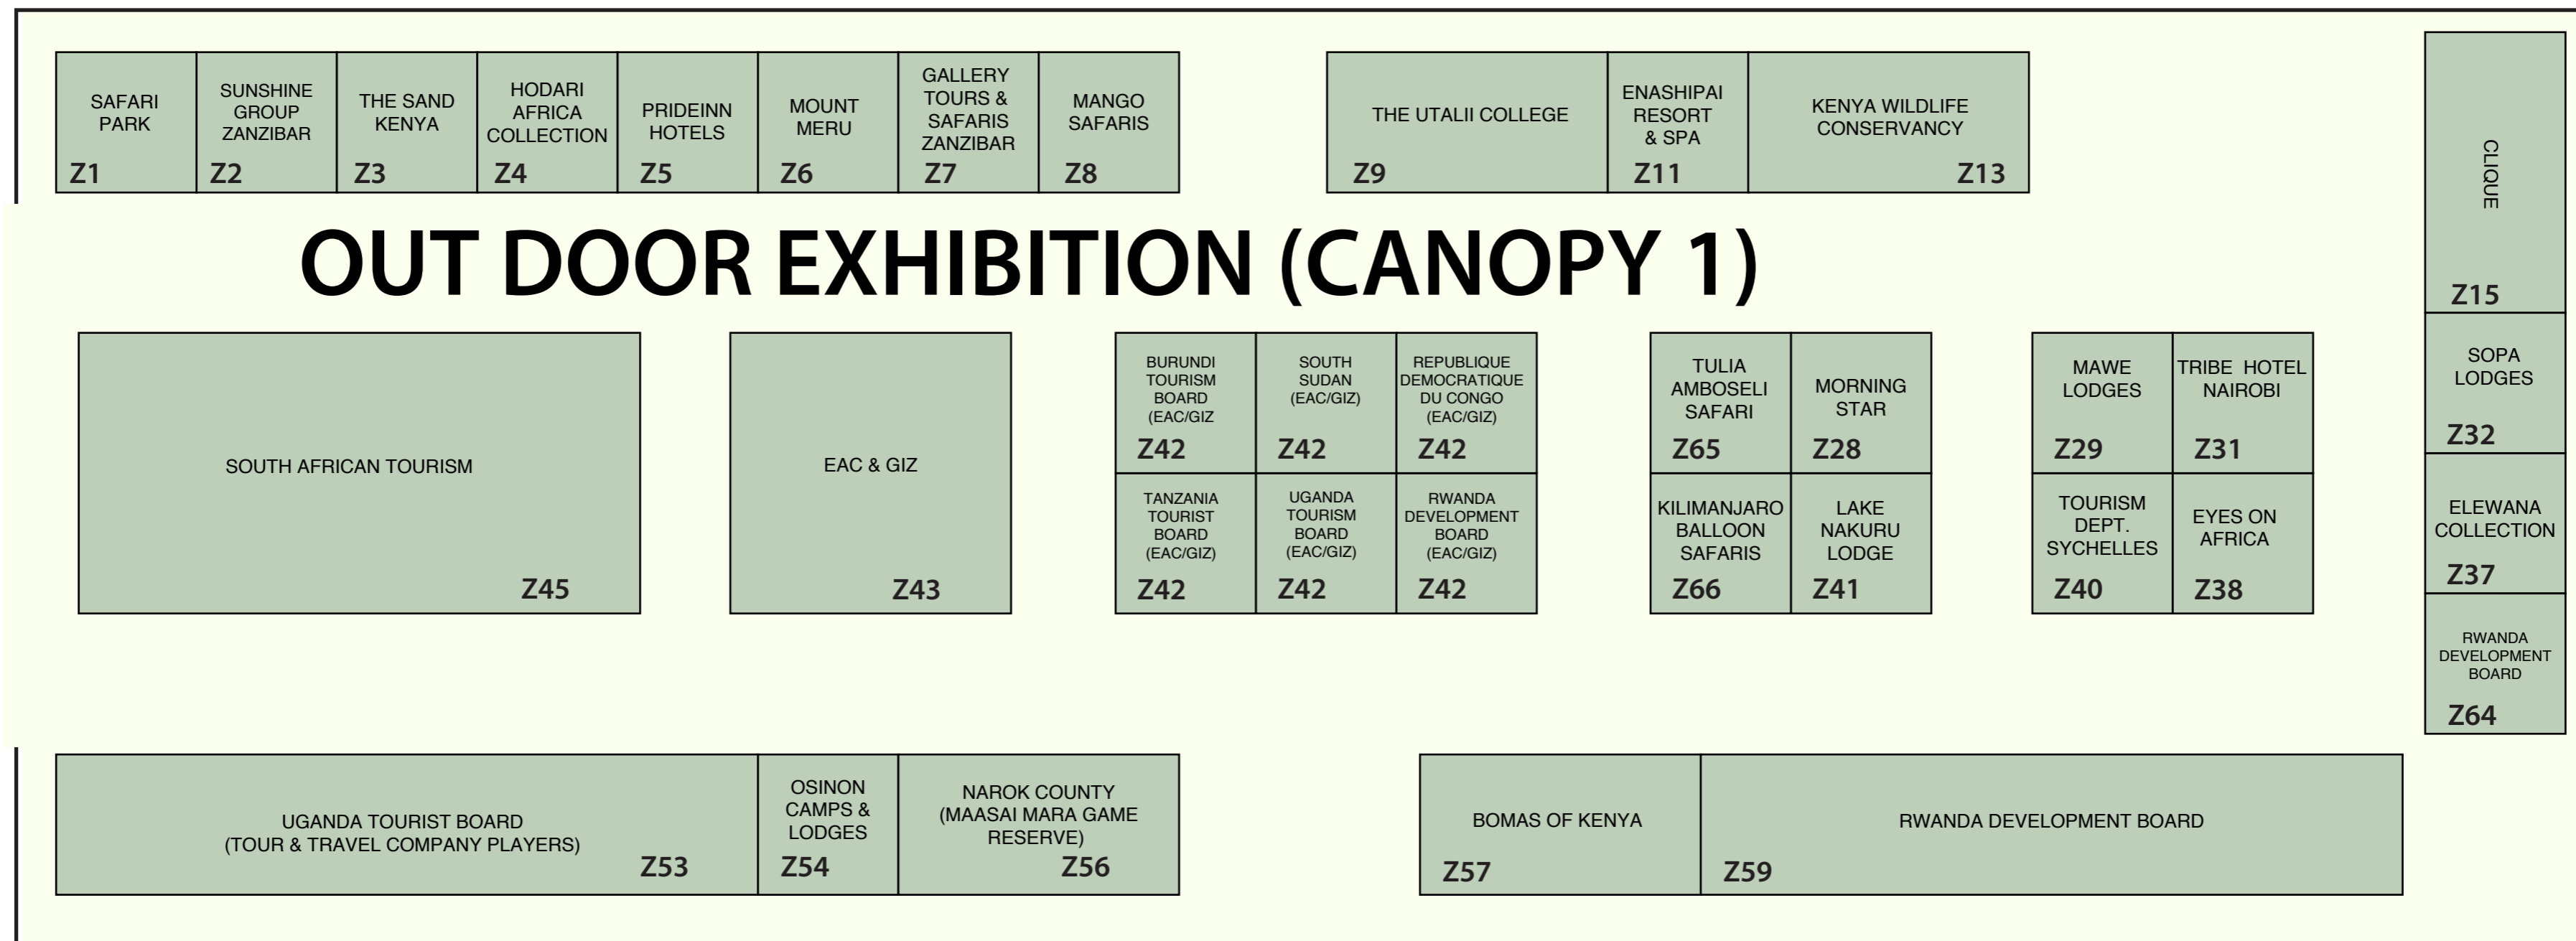

3RD EAST AFRICAN
REGIONAL
TOURISM EXPO

MAGICAL KENYA
Travel expo

FLOOR PLAN

IN-DOOR EXHIBITION - TSAVO BALLROOM

CANOPY TENT 1

CANOPY TENT 2

CANOPY TENT 3

SAFARI WALK WAY

TSAVO

EXPO TENT, FOOD COURT
& CONFERENCE